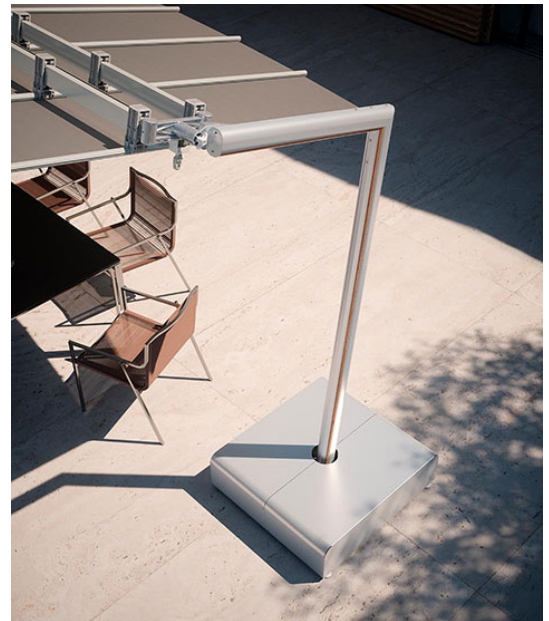

Product Sheet

Images