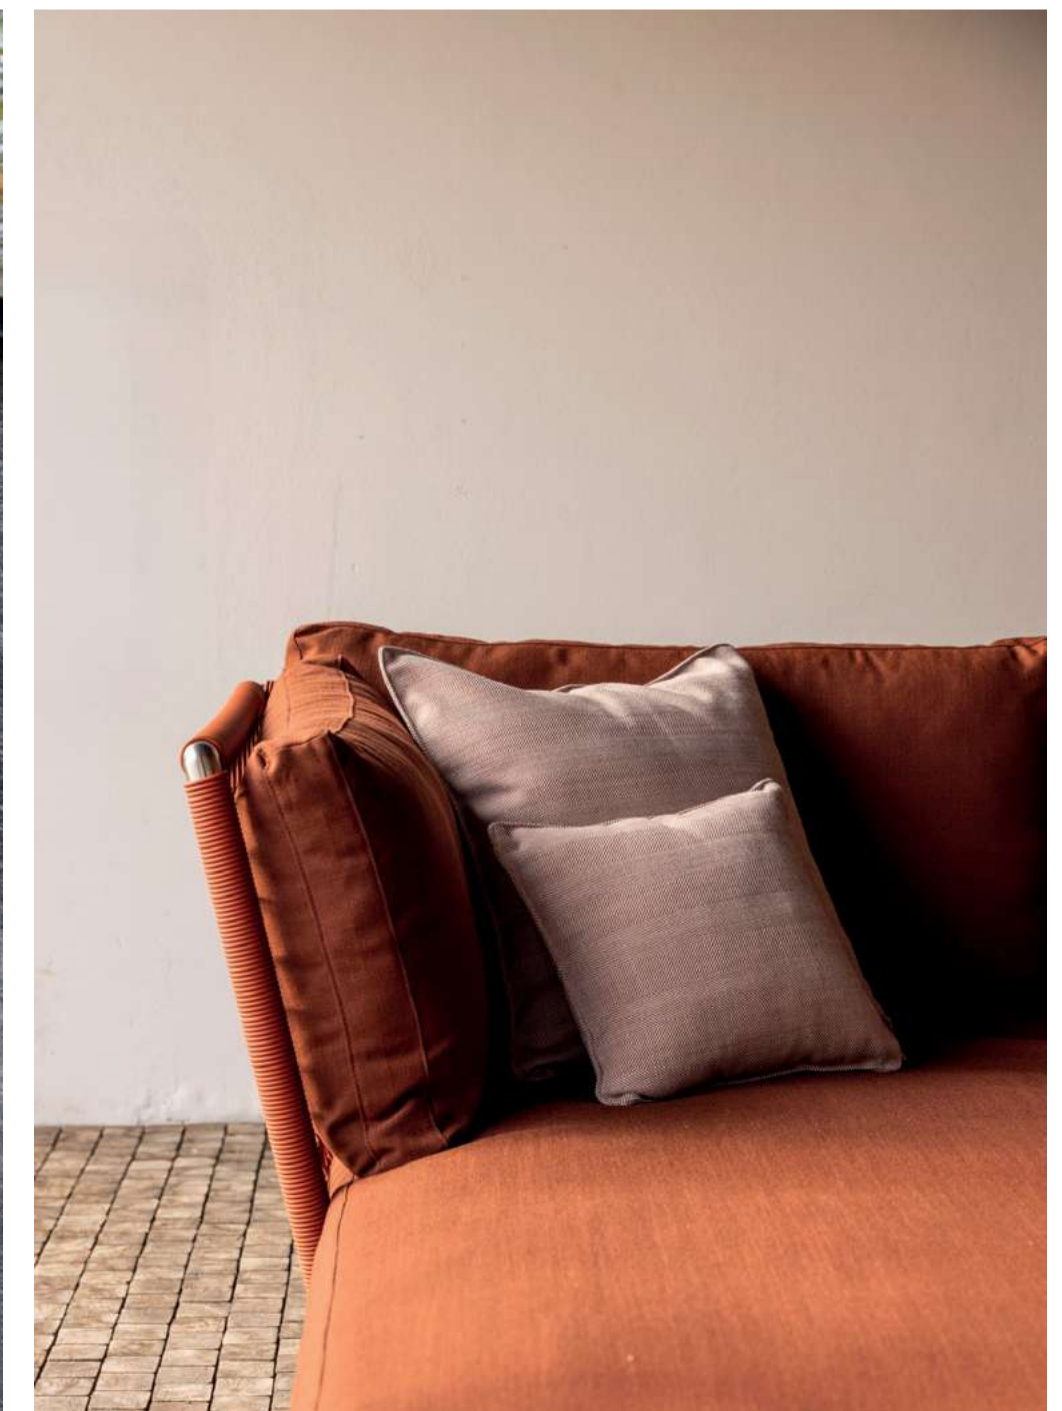

FIM CORO Journal 2025

Chaise Longue Nest – Coro Italia
Struttura in acciaio inox satinato. Schienali con trama intrecciata in cordoncino PVC. Cuscini in tessuto Mariaflora. Designer Stefano Gallizioli. L 197 x P 107 x H 79 cm.

Nest Chaise Longue – Coro Italia
Satin stainless steel frame. Backrests with woven PVC cord pattern. Cushions in Mariaflora fabric. Designer Stefano Gallizioli. W 197 x D 107 x H 79 cm.

Tavolino Nest – Coro Italia
Struttura in acciaio inox satinato. Piano in legno Iroko. Designer Stefano Gallizioli. L 94 x P 47,5 x H 40 cm.

Nest Coffee Table – Coro Italia
Satin stainless steel frame. Iroko wood top. Designer Stefano Gallizioli. W 94 x D 47,5 x H 40 cm.

18

Ombrellone Reflex, Collezione **Palo Centrale** – Fim Umbrellas
Struttura in alluminio lucido. Copertura in acrilico Sunbrella®. Ø 300 cm.

Reflex Umbrella, Central Pole Collection – Fim Umbrellas
Glossy aluminium frame. Sunbrella® acrylic cover. Ø 300 cm.

Present in 40 countries around the world, thanks to our commitment to the design and manufacture of our products, we know how to transform outdoor spaces into comfortable and elegant environments and we are chosen, at all latitudes, for residential, public, naval and contract projects.

Dettaglio Chaise Longue **Nest** – Coro Italia.

Detail of the **Nest Chaise Longue** – Coro Italia.

19

Gavi, Piemonte