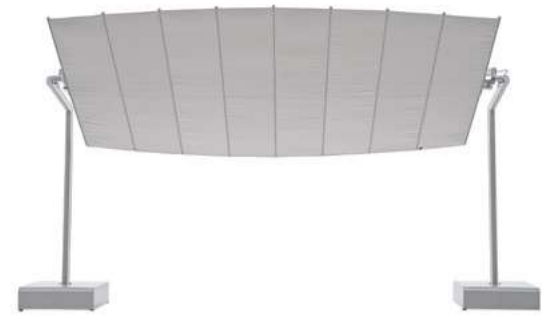

OMBRELLONI

UMBRELLAS

Flexy Mood

POLTRONE, DIVANI

ARMCHAIRS, SOFAS

Abaco

SEDIE, LETTINI

CHAIRS, SUNBEDS

TAVOLI, TAVOLINI

TABLES, COFFEE TABLES